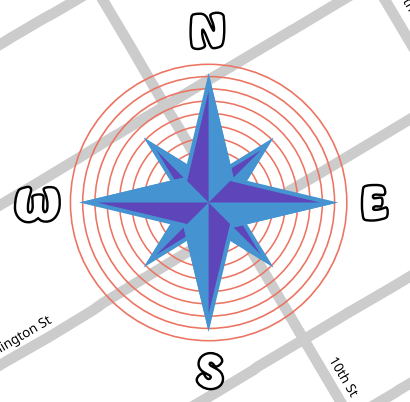

SAN JOSE HALF & 8k

RACE TO THE ROW 408

PRESENTED BY

SUNDAY, JUNE 2, 2024

Special Olympics Northern California

MAP LEGEND

- Start
- Finish
- Half Marathon Course Route
- 8K Course Route
- Aid Station
- Half Marathon Mile Markers
- 8K Mile Markers