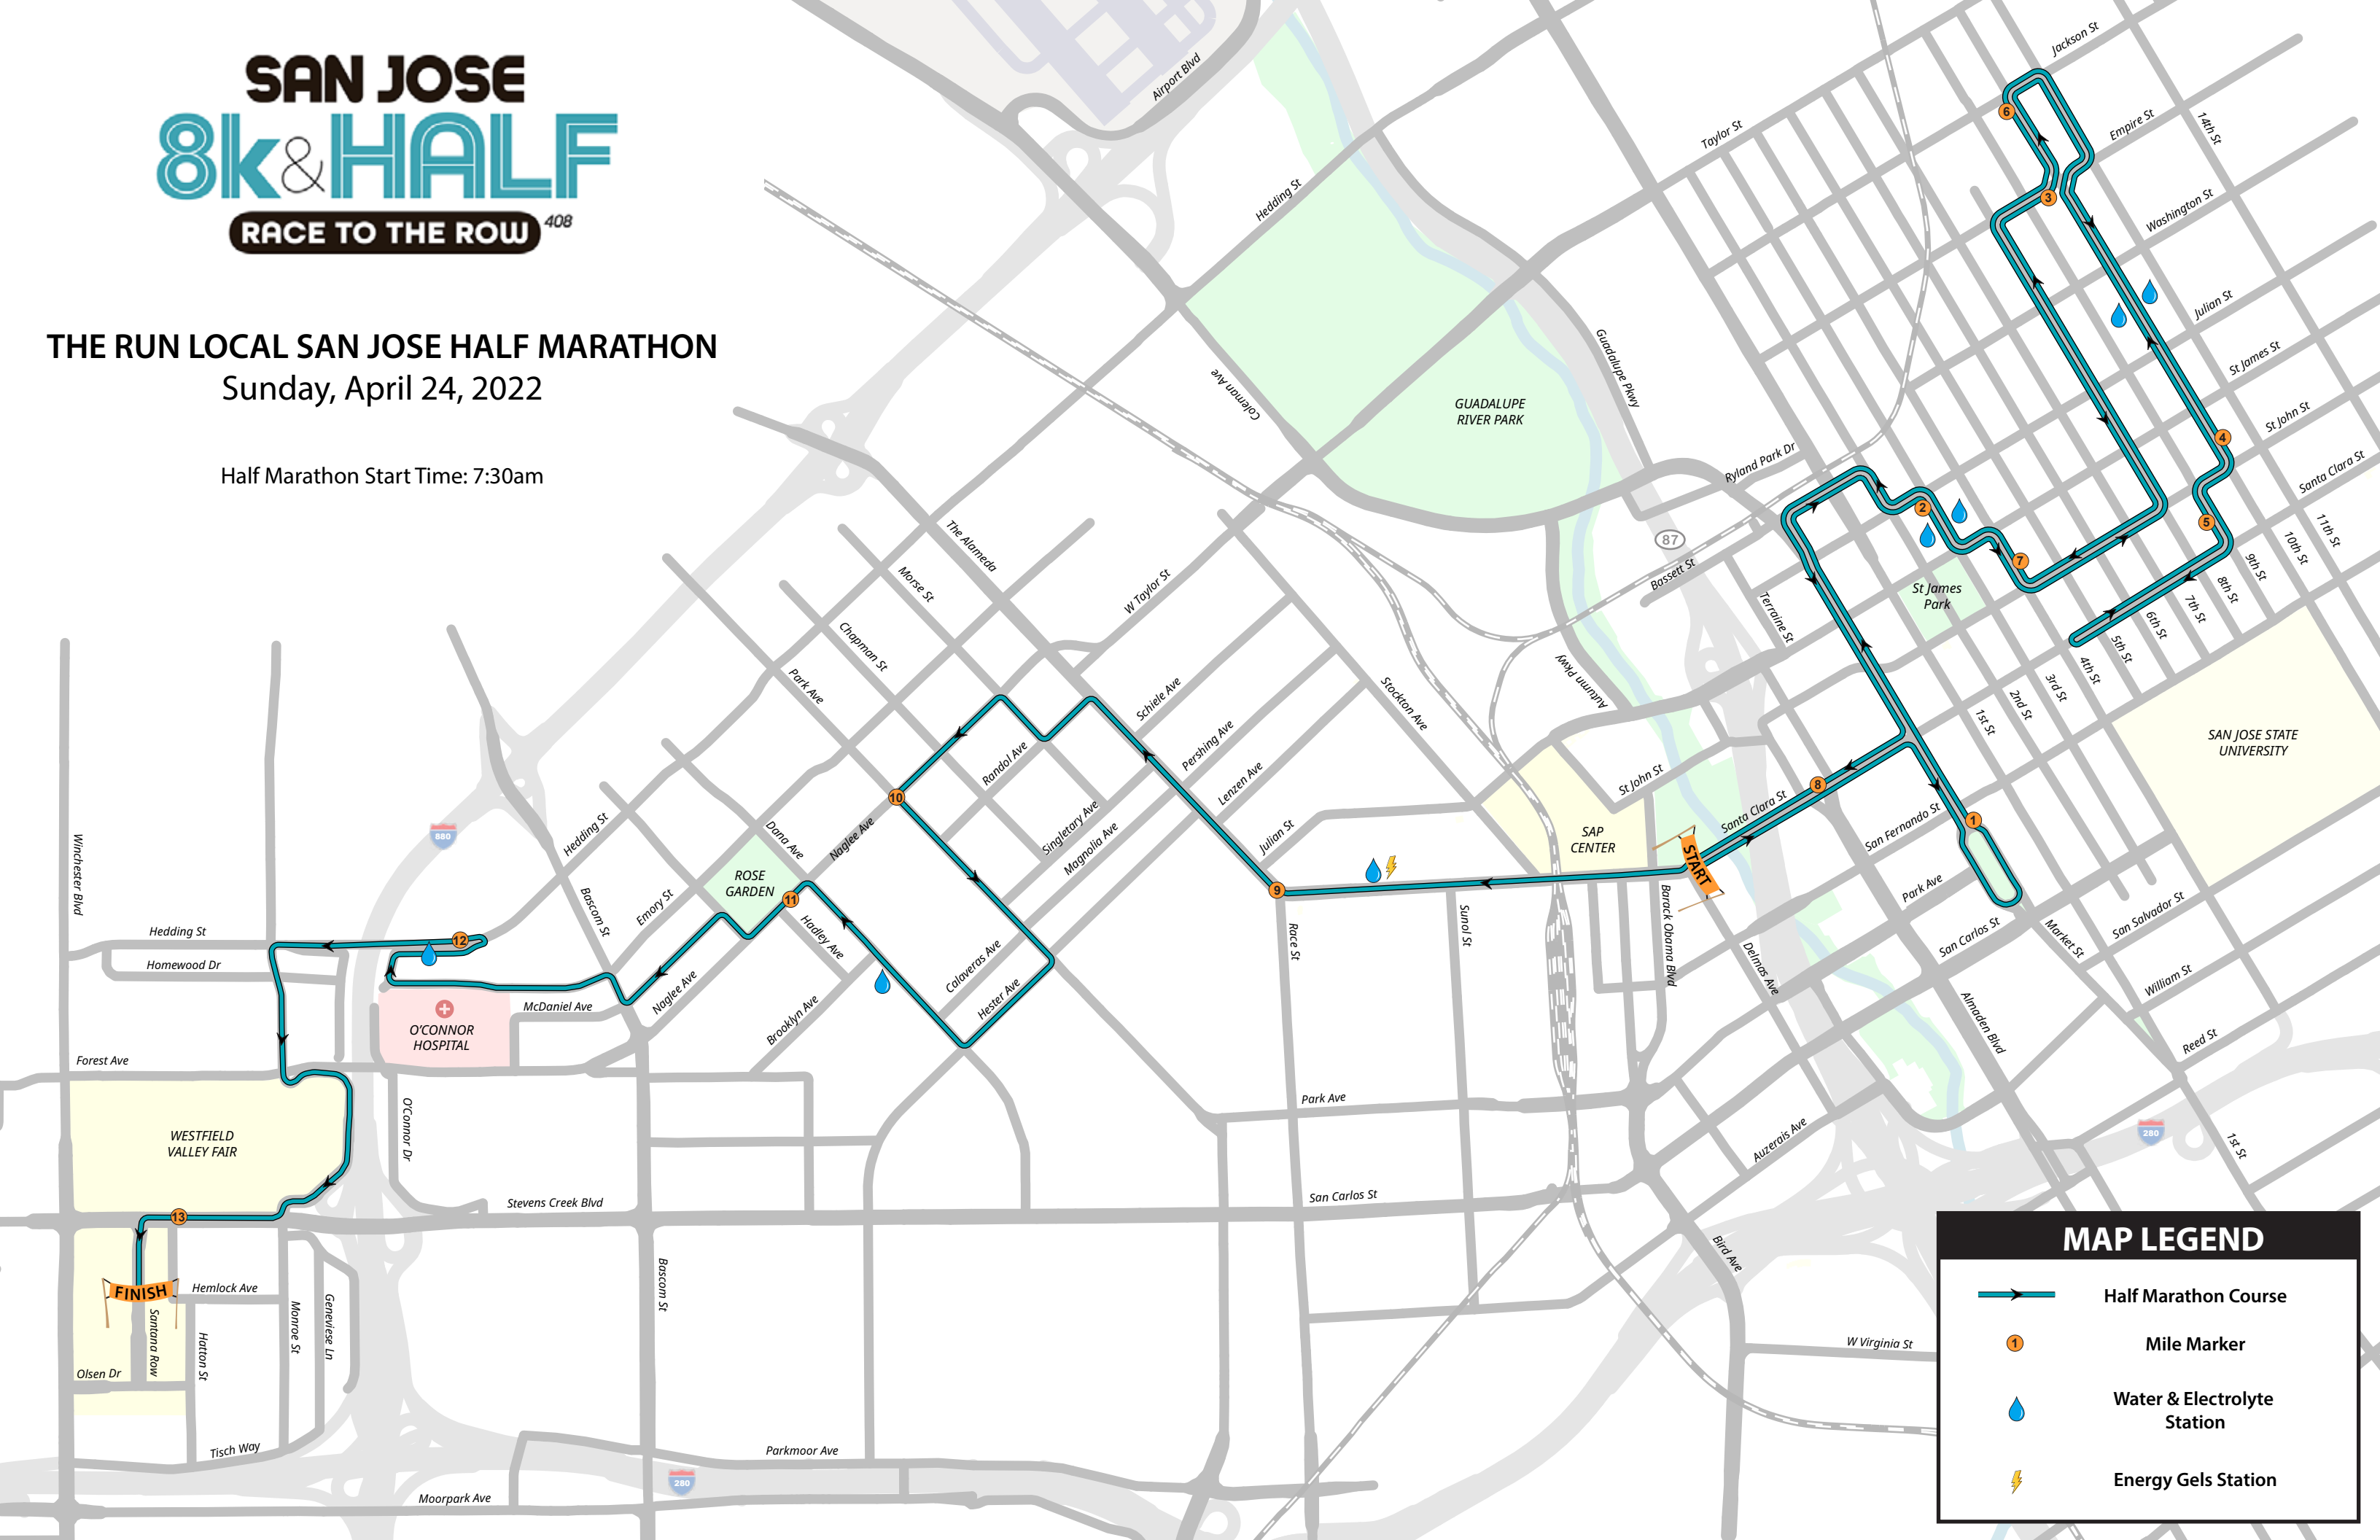

SAN JOSE 8k & HALF RACE TO THE ROW ⁴⁰⁸

THE RUN LOCAL SAN JOSE HALF MARATHON
Sunday, April 24, 2022

Half Marathon Start Time: 7:30am

MAP LEGEND

-  Half Marathon Course
-  Mile Marker
-  Water & Electrolyte Station
-  Energy Gels Station